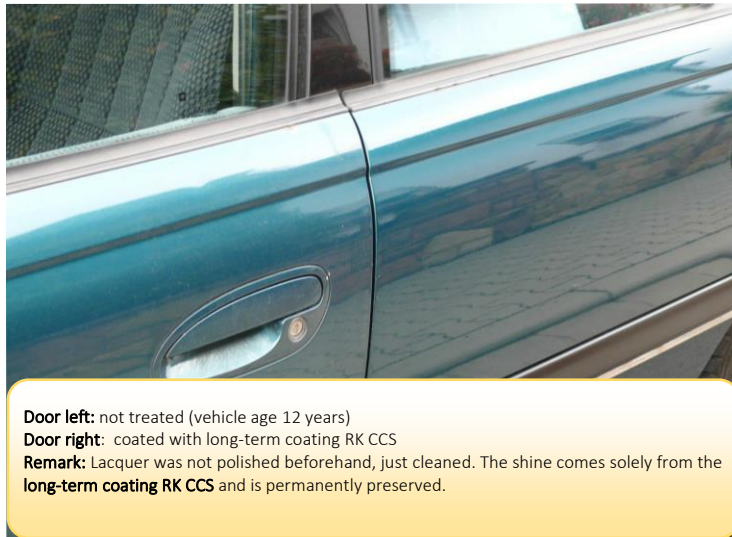

References

NewPro Long-Term Protective Coating RK CCS

On Car Paint

Vehicle: OPEL Omega age ca. 12 years

Application: Spray process

Preparatory work: Only basic cleaning

Uncoated

Long-term coating RK CCS

Uncoated

Long-term coating RK CCS

Bottom line:

Small to medium scratches are no longer visible after a spray coating with **long-term RK CCS** paint. This type of coating behaves similar to clear lacquers. Time-consuming preparatory work due to laborious polishing of the paint, as with competitor products, is no longer necessary.